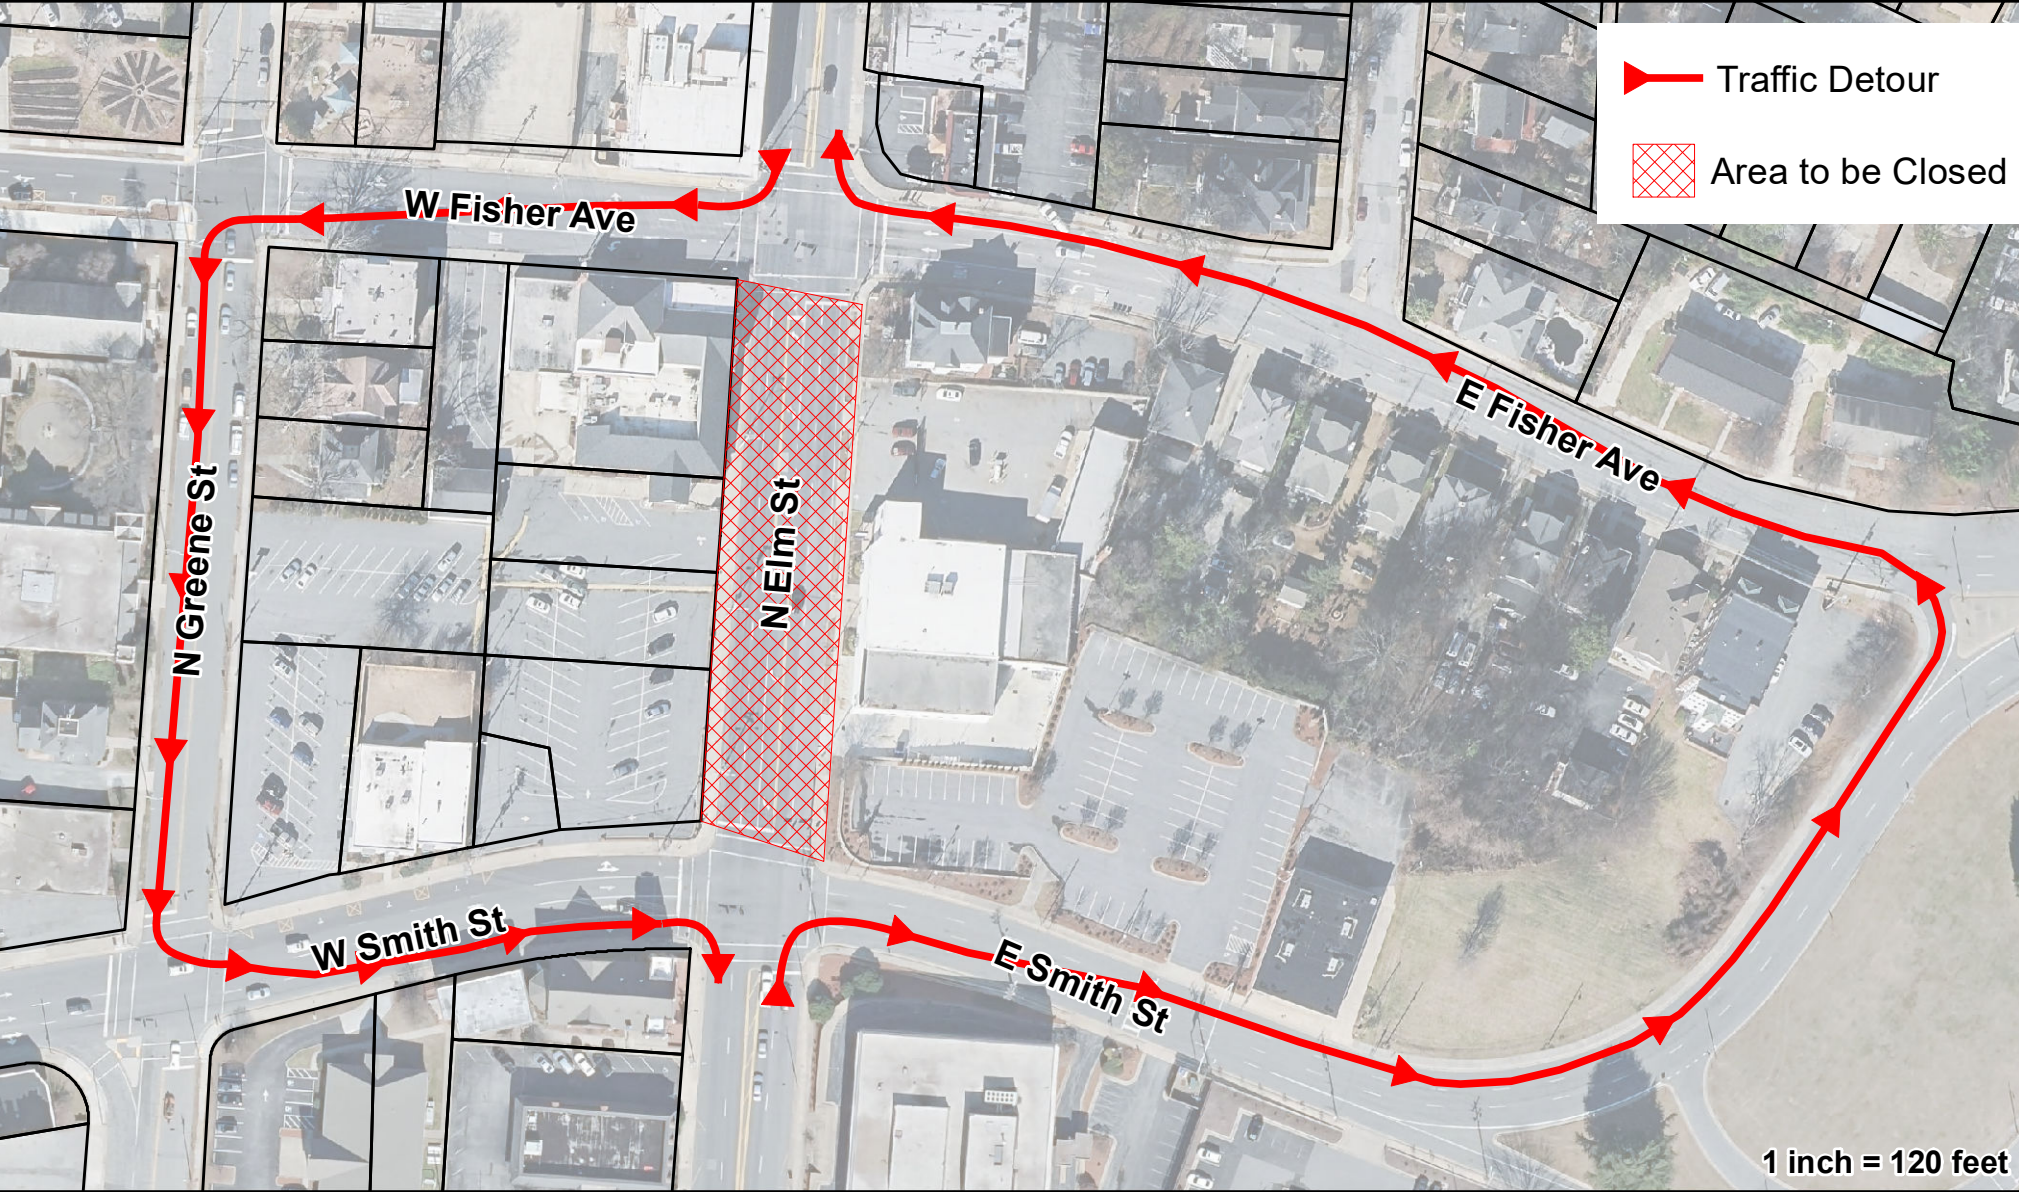

North Elm Street Closure

North Elm Street Water Line Replacement P05965